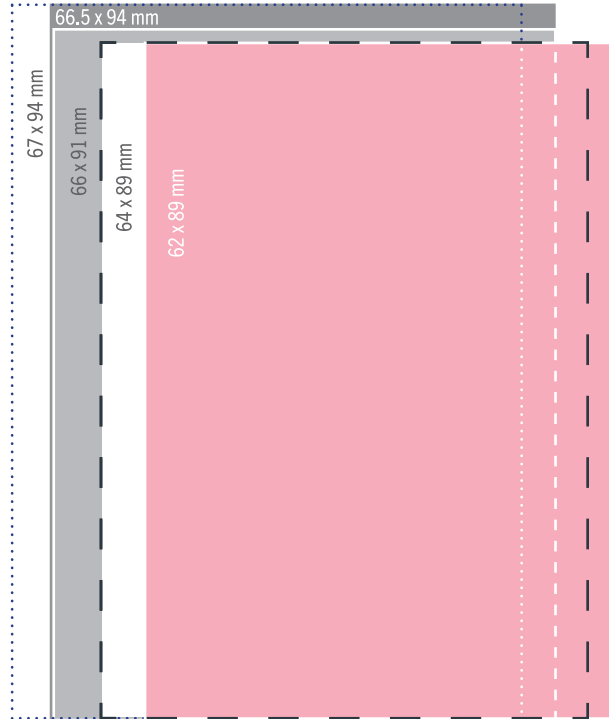

WHAT THE SLEEVE?

Find the correct sleeve size for your cards.
Simply place your card over the size comparison boxes.

CARD GAME SLEEVES

- SOFT** **SOFT SLEEVES**
Card size: 65 x 92 mm | Sleeve size: 67 x 94 mm
Product: Soft Sleeves
- GRAY** **STANDARD CARD GAME SLEEVES**
Card size: 64 x 89 mm | Sleeve size: 66 x 91 mm
Product: Matte Prime Sleeves, Prime Sleeves, Matte / Prime Double Sleeving Pack, Matte / Prime Value Pack
- RETRO GRAY** **PRIME RETRO SLEEVES**
Card size: 63.5 x 88 mm | Sleeve size: 66.5 x 94 mm
Product: Prime Retro Sleeves
- INNER** **INNER SLEEVES AND THICK INNER SLEEVES**
Card size: 63 x 88 mm | Sleeve size: 64 x 89 mm
Product: Inner Sleeves, Prime Double Sleeving Pack, Thick Inner Sleeves
- PINK** **JAPANESE SIZE SLEEVES**
Card size: 59 x 86 mm | Sleeve size: 62 x 89 mm
Product: Prime Sleeves

- ORANGE** **TAROT-SIZED SLEEVES**
Card size: 71 x 120 mm | Sleeve size: 73 x 122 mm
- PURPLE** **STANDARD EUROPEAN-SIZED SLEEVES**
Card size: 60 x 92 mm | Sleeve size: 62 x 94 mm
- LIME** **JUNGLE SPEED / BIG SQUARE-SIZED SLEEVES**
Card size: 80 x 80 mm | Sleeve size: 82 x 82 mm
- BLUE** **SQUARE-SIZED SLEEVES**
Card size: 71 x 71 mm | Sleeve size: 73 x 73 mm
- RUBY** **MINI EUROPEAN-SIZED SLEEVES**
Card size: 44 x 69 mm | Sleeve size: 46 x 71 mm
- DARK BLUE** **MINI SQUARE-SIZED SLEEVES**
Card size: 51 x 51 mm | Sleeve size: 53 x 53 mm