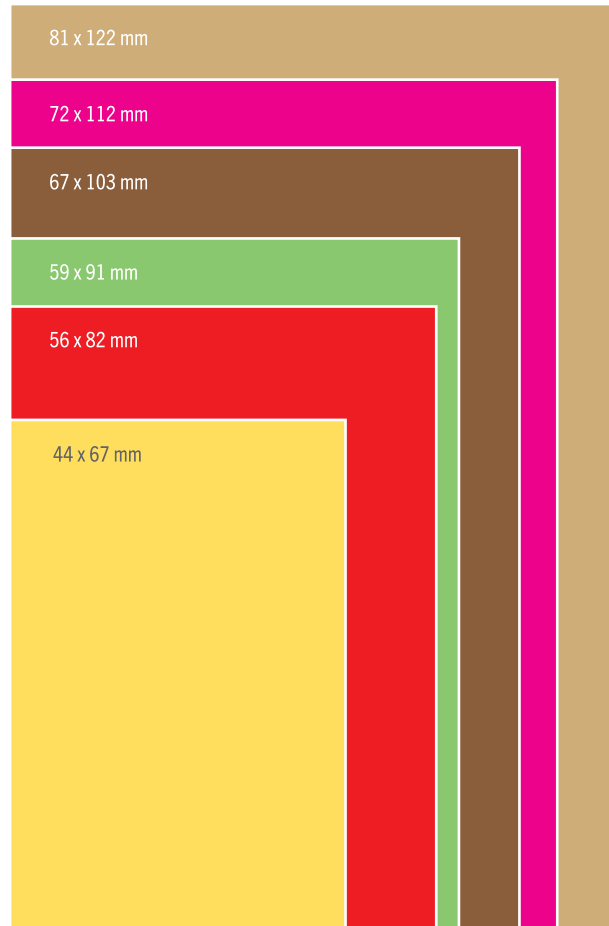

WHAT THE SLEEVE?

Find the correct sleeve size for your cards.
Simply place your card over the size comparison boxes.

CARD GAME SLEEVES

- SOFT** **SOFT SLEEVES**
Card size: 65 x 92 mm | Sleeve size: 67 x 94 mm
Product: Soft Sleeves
- GRAY** **STANDARD CARD GAME SLEEVES**
Card size: 64 x 89 mm | Sleeve size: 66 x 91 mm
Product: Matte Prime Sleeves, Prime Sleeves, Matte / Prime Double Sleeving Pack, Matte / Prime Value Pack
- RETRO GRAY** **PRIME RETRO SLEEVES**
Card size: 63.5 x 88 mm | Sleeve size: 66.5 x 94 mm
Product: Prime Retro Sleeves
- INNER** **INNER SLEEVES AND THICK INNER SLEEVES**
Card size: 63 x 88 mm | Sleeve size: 64 x 89 mm
Product: Inner Sleeves, Prime Double Sleeving Pack, Thick Inner Sleeves
- PINK** **JAPANESE SIZE SLEEVES**
Card size: 59 x 86 mm | Sleeve size: 62 x 89 mm
Product: Prime Sleeves

- ORANGE** **TAROT-SIZED SLEEVES**
Card size: 71 x 120 mm | Sleeve size: 73 x 122 mm
- PURPLE** **STANDARD EUROPEAN-SIZED SLEEVES**
Card size: 60 x 92 mm | Sleeve size: 62 x 94 mm
- LIME** **JUNGLE SPEED / BIG SQUARE-SIZED SLEEVES**
Card size: 80 x 80 mm | Sleeve size: 82 x 82 mm
- BLUE** **SQUARE-SIZED SLEEVES**
Card size: 71 x 71 mm | Sleeve size: 73 x 73 mm
- RUBY** **MINI EUROPEAN-SIZED SLEEVES**
Card size: 44 x 69 mm | Sleeve size: 46 x 71 mm
- DARK BLUE** **MINI SQUARE-SIZED SLEEVES**
Card size: 51 x 51 mm | Sleeve size: 53 x 53 mm