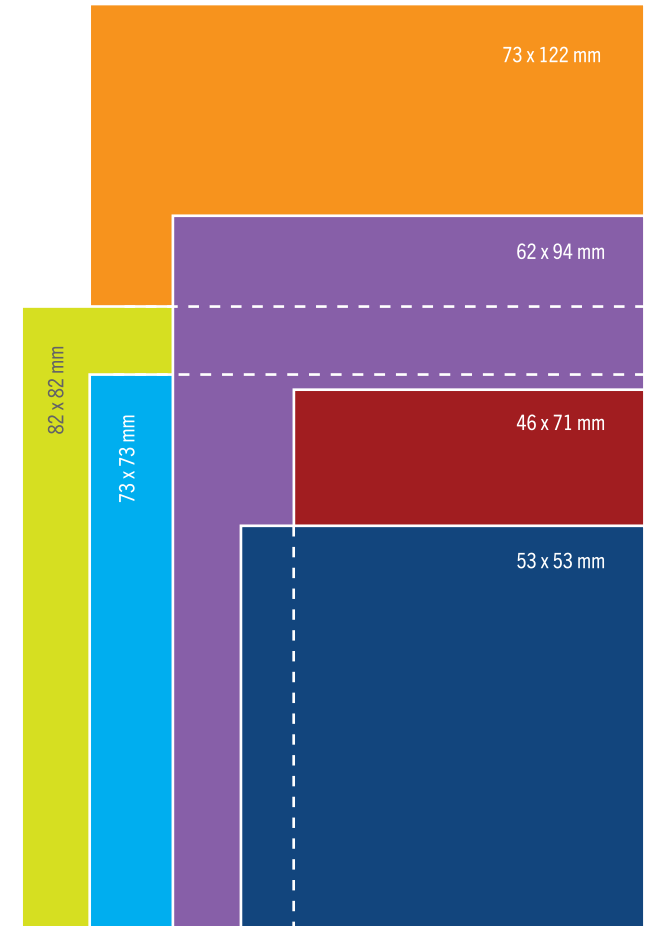

WHAT THE SLEEVE?

Find the correct sleeve size for your cards.
Simply place your card over the size comparison boxes.

CARD GAME SLEEVES

- SOFT** **SOFT SLEEVES**
Card size: 65 x 92 mm | Sleeve size: 67 x 94 mm
Product: Soft Sleeves
- GRAY** **STANDARD CARD GAME SLEEVES**
Card size: 64 x 89 mm | Sleeve size: 66 x 91 mm
Product: Matte Prime Sleeves, Prime Sleeves, Matte / Prime Double Sleeving Pack, Matte / Prime Value Pack
- RETRO GRAY** **PRIME RETRO SLEEVES**
Card size: 63.5 x 88 mm | Sleeve size: 66.5 x 94 mm
Product: Prime Retro Sleeves
- INNER** **INNER SLEEVES AND THICK INNER SLEEVES**
Card size: 63 x 88 mm | Sleeve size: 64 x 89 mm
Product: Inner Sleeves, Prime Double Sleeving Pack, Thick Inner Sleeves
- PINK** **JAPANESE SIZE SLEEVES**
Card size: 59 x 86 mm | Sleeve size: 62 x 89 mm
Product: Prime Sleeves

- ORANGE** **TAROT-SIZED SLEEVES**
Card size: 71 x 120 mm | Sleeve size: 73 x 122 mm
- PURPLE** **STANDARD EUROPEAN-SIZED SLEEVES**
Card size: 60 x 92 mm | Sleeve size: 62 x 94 mm
- LIME** **JUNGLE SPEED / BIG SQUARE-SIZED SLEEVES**
Card size: 80 x 80 mm | Sleeve size: 82 x 82 mm
- BLUE** **SQUARE-SIZED SLEEVES**
Card size: 71 x 71 mm | Sleeve size: 73 x 73 mm
- RUBY** **MINI EUROPEAN-SIZED SLEEVES**
Card size: 44 x 69 mm | Sleeve size: 46 x 71 mm
- DARK BLUE** **MINI SQUARE-SIZED SLEEVES**
Card size: 51 x 51 mm | Sleeve size: 53 x 53 mm