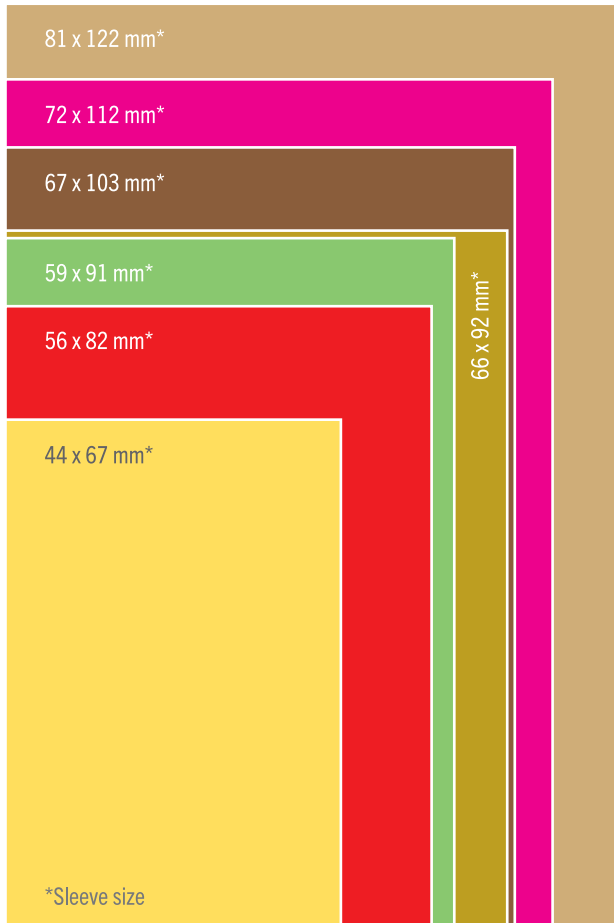

WHAT THE SLEEVE?

Find the correct sleeve size for your cards. Simply place your card over the size comparison boxes.

- DIXIT™ / MYSTERIUM™ SLEEVES**
 Sleeve size: 81 x 122 mm | Card size: up to 79 x 120 mm
 Product: Matte / Prime Board Game Sleeves
- SCYTHE™ / LOST CITIES™ SLEEVES**
 Sleeve size: 72 x 112 mm | Card size: up to 70 x 110 mm
 Product: Matte / Prime Board Game Sleeves
- 7 WONDERS™ SLEEVES**
 Sleeve size: 67 x 103 mm | Card size: up to 65 x 101 mm
 Product: Matte / Prime Board Game Sleeves
- KEYFORGE® EXOSHIELDS**
 Sleeve size: 66 x 92 mm | Card size: up to 64 x 90 mm
 Product: Matte / Prime Board Game Sleeves
- STANDARD AMERICAN-SIZED SLEEVES**
 Sleeve size: 59 x 91 mm | Card size: up to 57 x 89 mm
 Product: Matte / Prime Board Game Sleeves
- CATAN® ENGLISH SLEEVES**
 Sleeve size: 56 x 82 mm | Card size: up to 54 x 80 mm
 Product: Matte / Prime Board Game Sleeves
- MINI AMERICAN-SIZED SLEEVES**
 Sleeve size: 44 x 67 mm | Card size: up to 42 x 65 mm
 Product: Matte / Prime Board Game Sleeves

- TAROT-SIZED SLEEVES**
 Sleeve size: 73 x 122 mm | Card size: up to 71 x 120 mm |
 Product: Matte / Prime Board Game Sleeves
- STANDARD EUROPEAN-SIZED SLEEVES**
 Sleeve size: 62 x 94 mm | Card size: up to 60 x 92 mm
 Product: Matte / Prime Board Game Sleeves
- STANDARD CARD GAME SLEEVES**
 Sleeve size: 66 x 91 mm | Card size: up to 64 x 89 mm
 Product: Matte / Prime Board Game Sleeves,
 Value Pack 200, Prime Double Sleeving Pack
- BIG SQUARE-SIZED SLEEVES**
 Sleeve size: 82 x 82 mm | Card size: up to 80 x 80 mm
 Product: Matte / Prime Board Game Sleeves
- SQUARE-SIZED SLEEVES**
 Sleeve size: 73 x 73 mm | Card size: up to 71 x 71 mm
 Product: Matte / Prime Board Game Sleeves
- MINI EUROPEAN-SIZED SLEEVES**
 Sleeve size: 46 x 71 mm | Card size: up to 44 x 69 mm
 Product: Matte / Prime Board Game Sleeves
- MINI SQUARE-SIZED SLEEVES**
 Sleeve size: 53 x 53 mm | Card size: up to 51 x 51 mm
 Product: Matte / Prime Board Game Sleeves